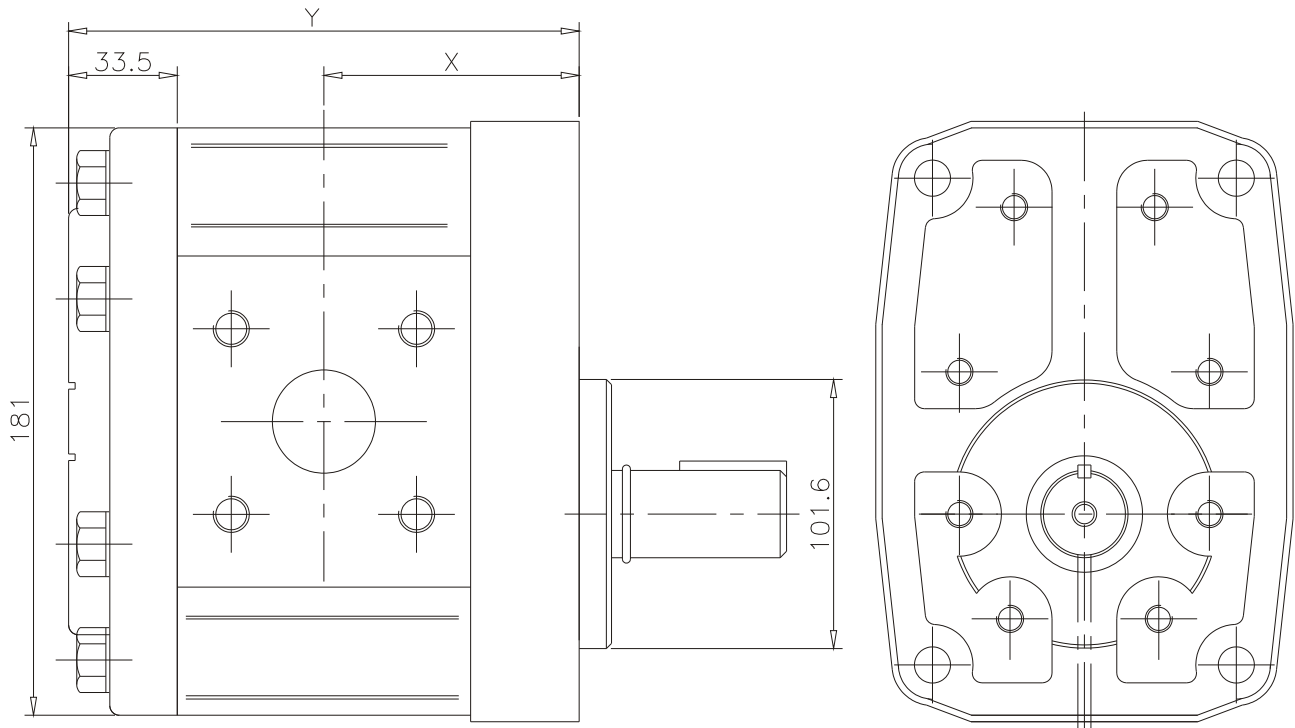

# INSTALLATION DIMENSIONS

GROUP – 3P

\* All dimension are in mm.Unless specified.

PUMP TYP	DIM-X	DIM-Y
3P6150	70.1	145.2
3P6180	72.5	150.0
3P6210	74.9	154.8
3P6250	78.1	161.2
3P6300	82.1	169.1
3P6330	84.6	174.3
3P6380	88.6	182.3
3P6500	98.9	202.8